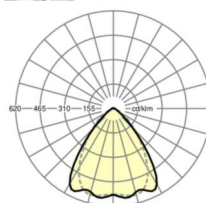

CHARACTERISTICS

Order number	19531024310
EAN number	4020863441372
Commodity code	94051190
Certification mark	IP 20, Protection class I, ENEC10 VDE, F, HACCP DIN10500/Food/IFS-application-related suitability/BRC, Indoor, CE
Impact resistance (IK rating)	IK03 (-20°C bis 50°C)
Ambient temperatur	ta -20°C to 50°C
Warranty period	5 years
State funding programs	BEG - Federal funding for efficient buildings (valid only for Germany)

ELECTRICAL ENGINEERING

Controller	Electronic driver (1 pcs.)
System output	36W
Mains voltage	230V/50Hz
Circuit breakers (inrush current)	17 pieces/B10, 28 pieces/B16, 29 pieces/C10, 48 pieces/C16
Energy efficiency class/light source	C

LIGHTING TECHNOLOGY

Placement	LED, Colour rendering/Light colour CRI ≥ 80 / 4000K
Colour tolerance (MacAdam)	3SDCM
Nominal luminous flux	7034lm
LED service life	70000h L80/B10 (Tq 50°C), 100000h L80/B50 (Tq 45°C)
Luminaire luminous efficiency	196lm/W
Beam angle	80° (C0) / 75° (C90)
UGR lat./long.	18.5 / 19.2

MECHANICS

Housing colour	traffic white RAL 9016
Dimensions (LxWxH/DxH)	2299mm x 55mm x 37mm
Weight (net)	2.2kg
Type of installation	Mounting rail system installation, Light structure

Dimensions

L	2299 mm	Length
B	55 mm	Width
H	37 mm	Height

DEEP-LINK

<https://www.regiolum.de/en/article/19531024310>

Reference	LED 7000lm 840
ηLB	100 %
Φ ↓/↑	98 % / 2 %
UGR lat./long.	18.5 / 19.2